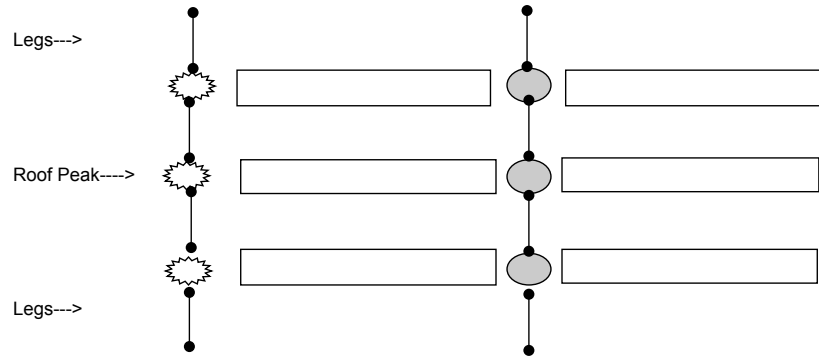

**LEGEND For silver "Training" CATS tent used at MHS**

Tent is viewed from above.

Parts are stored in BLUE plastic storage box with cover.

 3-way connector

 4-way connector

 12 long poles

 Qty of 6:  
Each unit is 1 long pole + 1 short pole coupled together