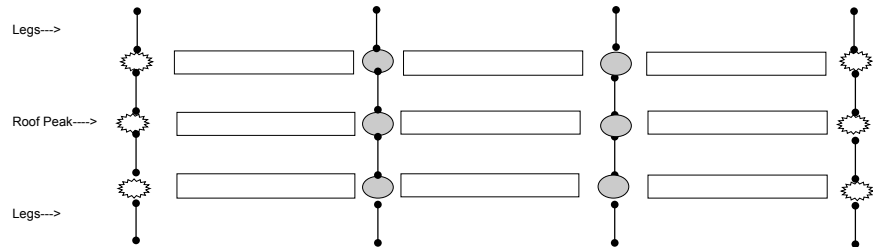

LEGEND For small silver CATS tent used at events
Tent is viewed from above.

Parts stored in yellow plastic box.

3-way connector

4-way connector

16 short poles

9 long poles

Please note there is one long pole that was cut short by accident.
It should be lengthened by adding the two very short lengths to it. The two short pieces are kept in the yellow box.
The long poles are oriented parallel to the ground and formed the roof.